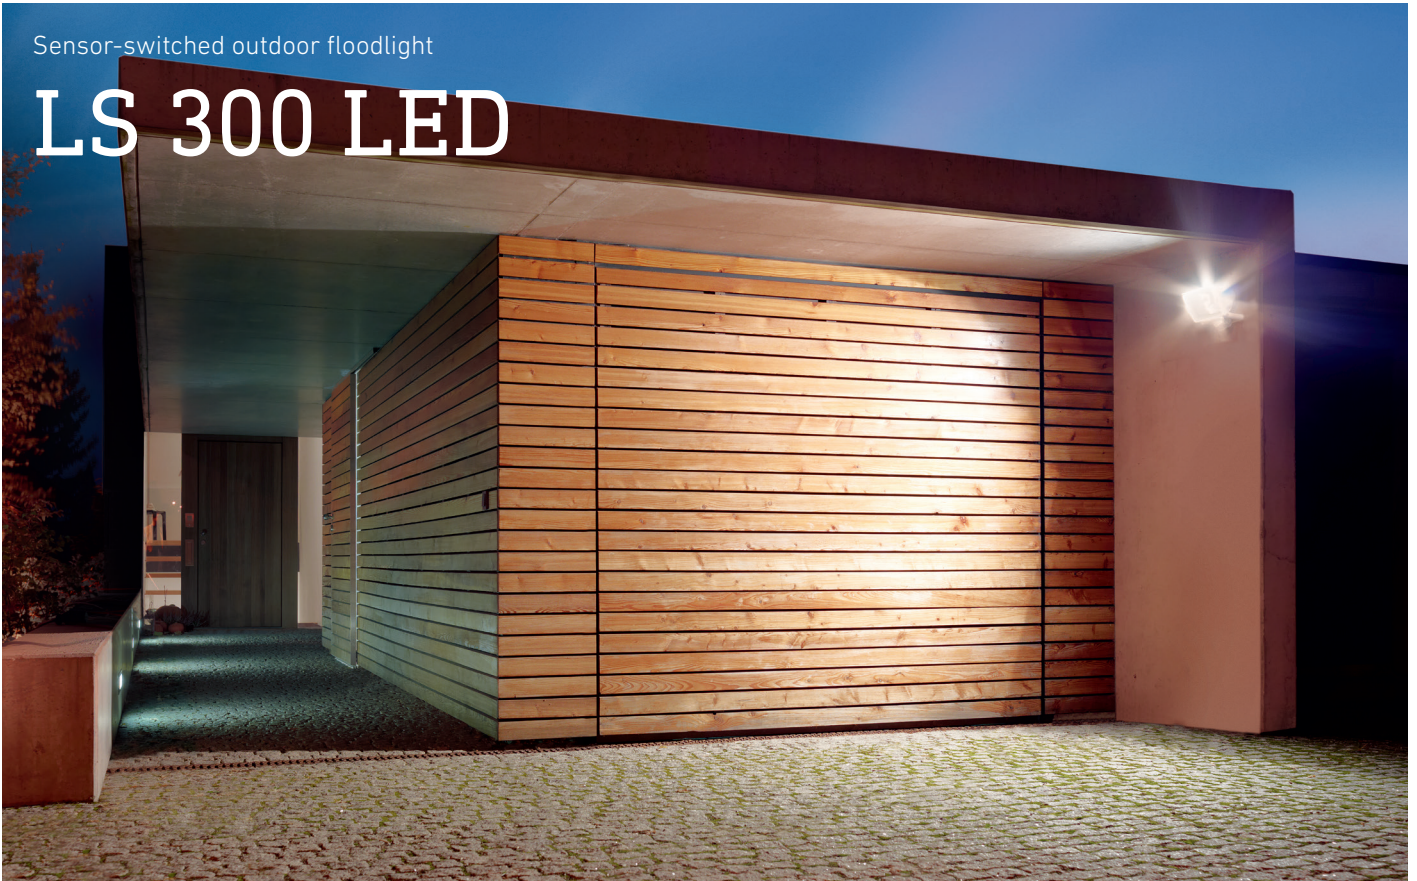

Sensor-switched outdoor floodlight

LS 300 LED

The beaming floodlight! Extremely bright, extremely robust.

The sensor-switched floodlight with aluminium floodlight head. Developed especially for needs at the front of homes, driveways and side entrances. The floodlight is available in black or white.

3120 lm

With a light output of 3,120 lm, you will also be able to use your spaces as a playing field at night.

4000 K

A colour temperature of 4000 K ensures a neutral white illumination of the area.

50,000 h

The LEDs have a life expectancy of up to 30 years or 50,000 hours.

Sensor-switched outdoor floodlight

LS 300 LED

 <p>240° infrared sensor</p>	 <p>Max. radius 12 m</p>	 <p>2 – 1000 lx</p>	 <p>10 s – 15 min</p>	 <p>80° horizontal 150° vertical</p>
<p>The complete floodlight range for every demand</p> <div style="display: flex; justify-content: space-around;"> <div style="text-align: center;">  <p>XLED ONE series</p> </div> <div style="text-align: center;">  <p>XLED home 2 series</p> </div> </div> <div style="display: flex; justify-content: space-around; margin-top: 20px;"> <div style="text-align: center;">  <p>LS 150 LED</p> </div> <div style="text-align: center;">  <p>XLED curved</p> </div> </div>		 	<p>Technical specifications</p> <p>Dimensions (L x W x H) 186 x 213 x 241 mm Mounting height max.4.00 m Power / luminous flux..... 30.6 W / 3,120 lm Colour temperature 4000 K / SDCM 3 LED life expectancy (max. °C) 50000 hrs Angle of coverage 240° Twilight setting 2 – 1000 lx Time setting 10 s – 15 min LED cooling system Passive Thermo Control Impact-resistant IK03 IP rating / protection class: IP44 / I Ambient temperature -10 – +30°C Housing material Aluminium Cover material Transparent glass</p> <p>Ordering details</p> <p>White 4007841 067588 Black.....4007841 067571 LS 300 M (without sensor) White 4007841 069247 Black..... 4007841 069230</p>	